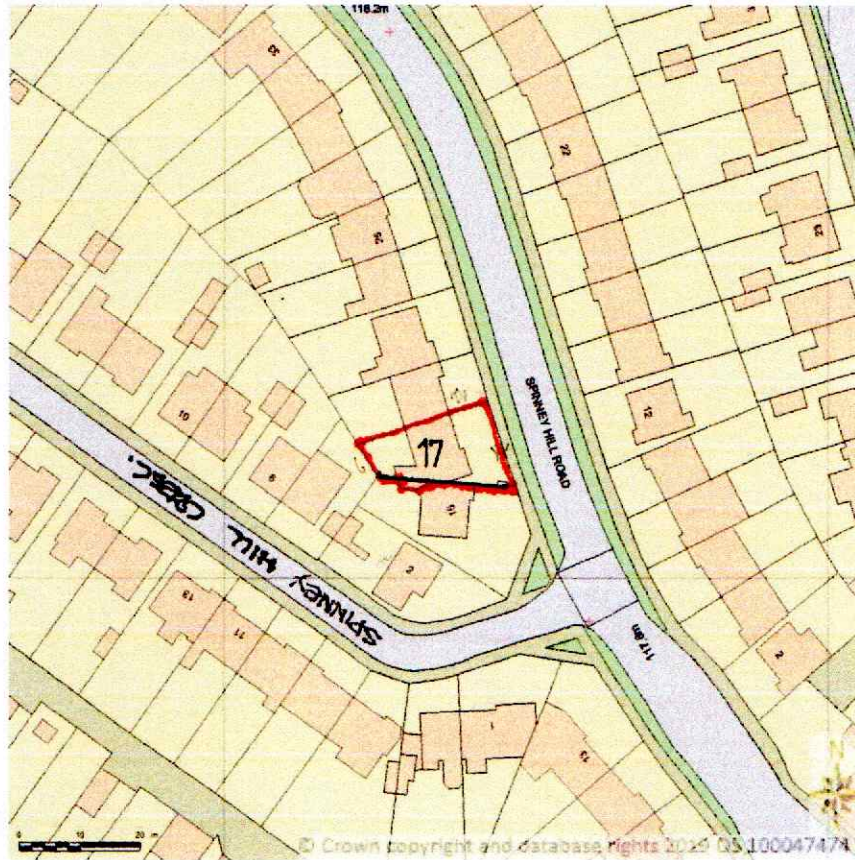

**SITE LOCATION PLAN
AREA 2 HA
SCALE 1:1250 on A4
CENTRE COORDINATES: 477535, 263824**

17 SPINNEY HILL ROAD

PT. 20323 2

Supplied by Streetwise Maps Ltd
www.streetwise.net
Licence No: 100047474
28/11/2019 15:15